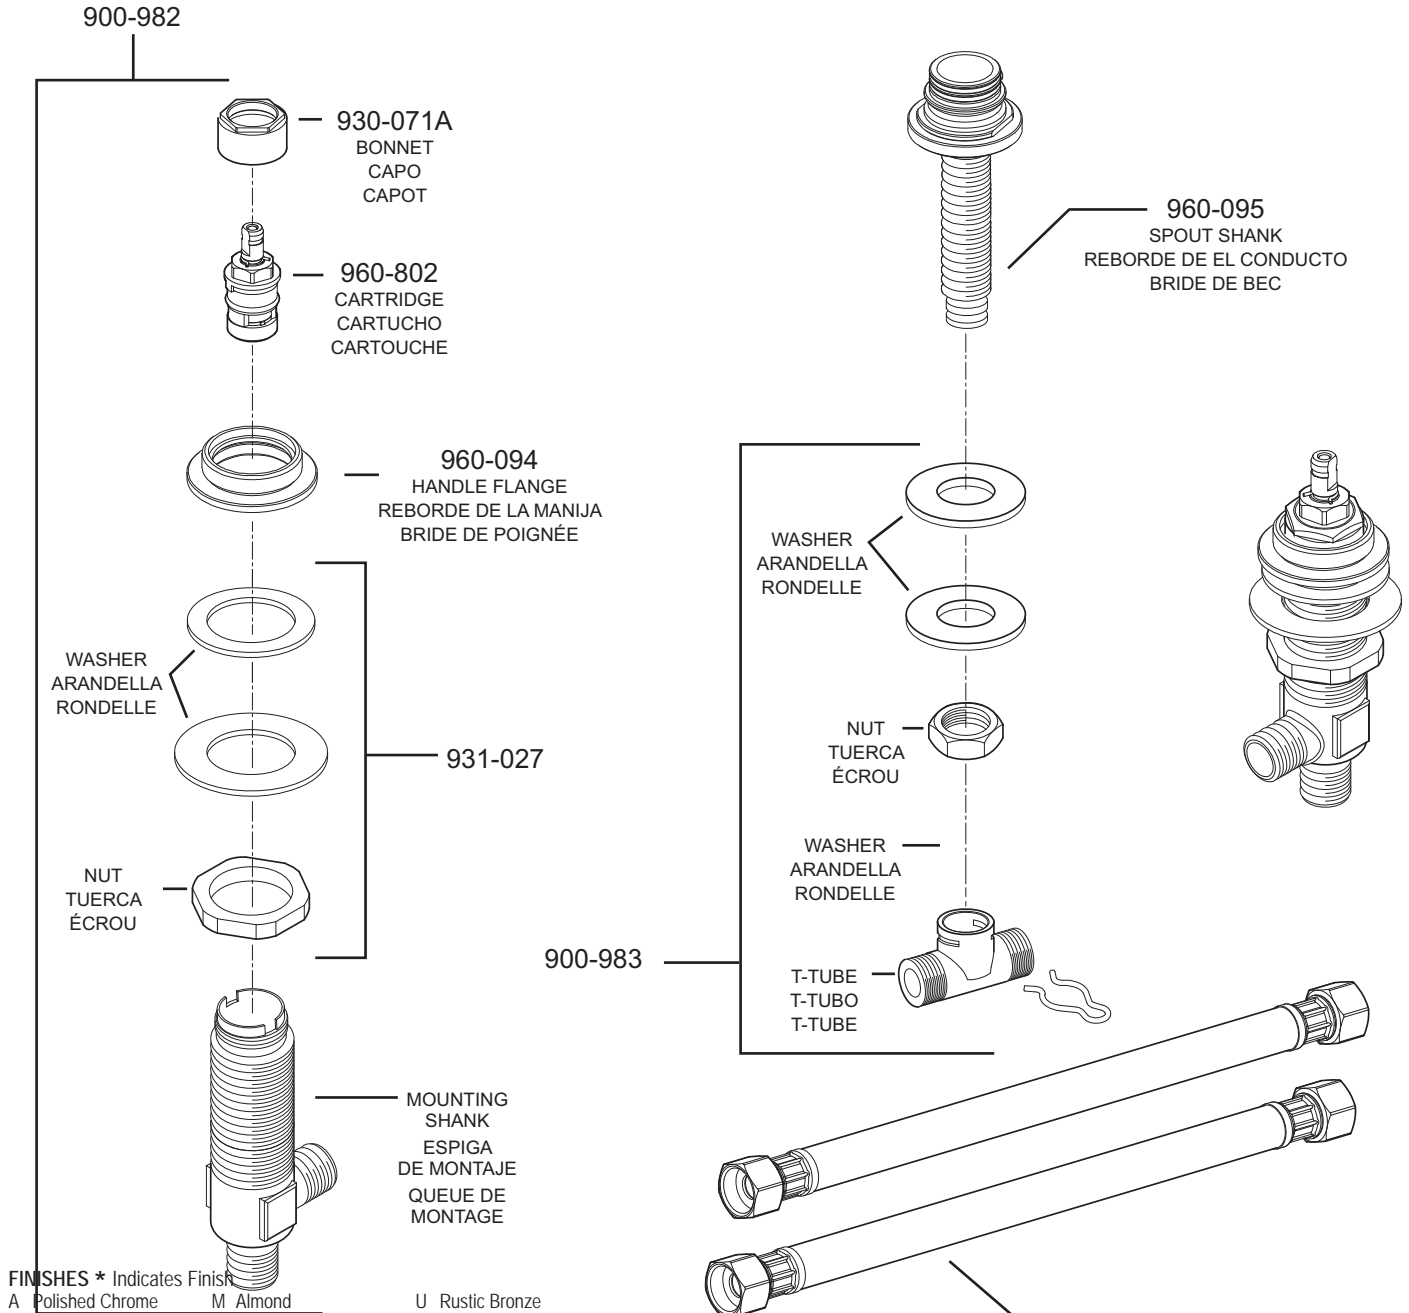

PARTS EXPLOSION

106 Pfirst Series™ Roman Tub Roughin Faucet

FINISHES * Indicates Finish

A Polished Chrome	M Almond	U Rustic Bronze
B Black	N Antique Bronze	V PVD Polished Brass
E Rustic Pewter	P Polished Brass	W White
D PVD Polished Nickel	Q Satin Brass	Y Tuscan Bronze
J PVD Brushed Nickel	R Copper	Z Oil-Rubbed Bronze
K Satin Nickel	S Stainless Steel	
L Satin Stainless	T Biscuit	